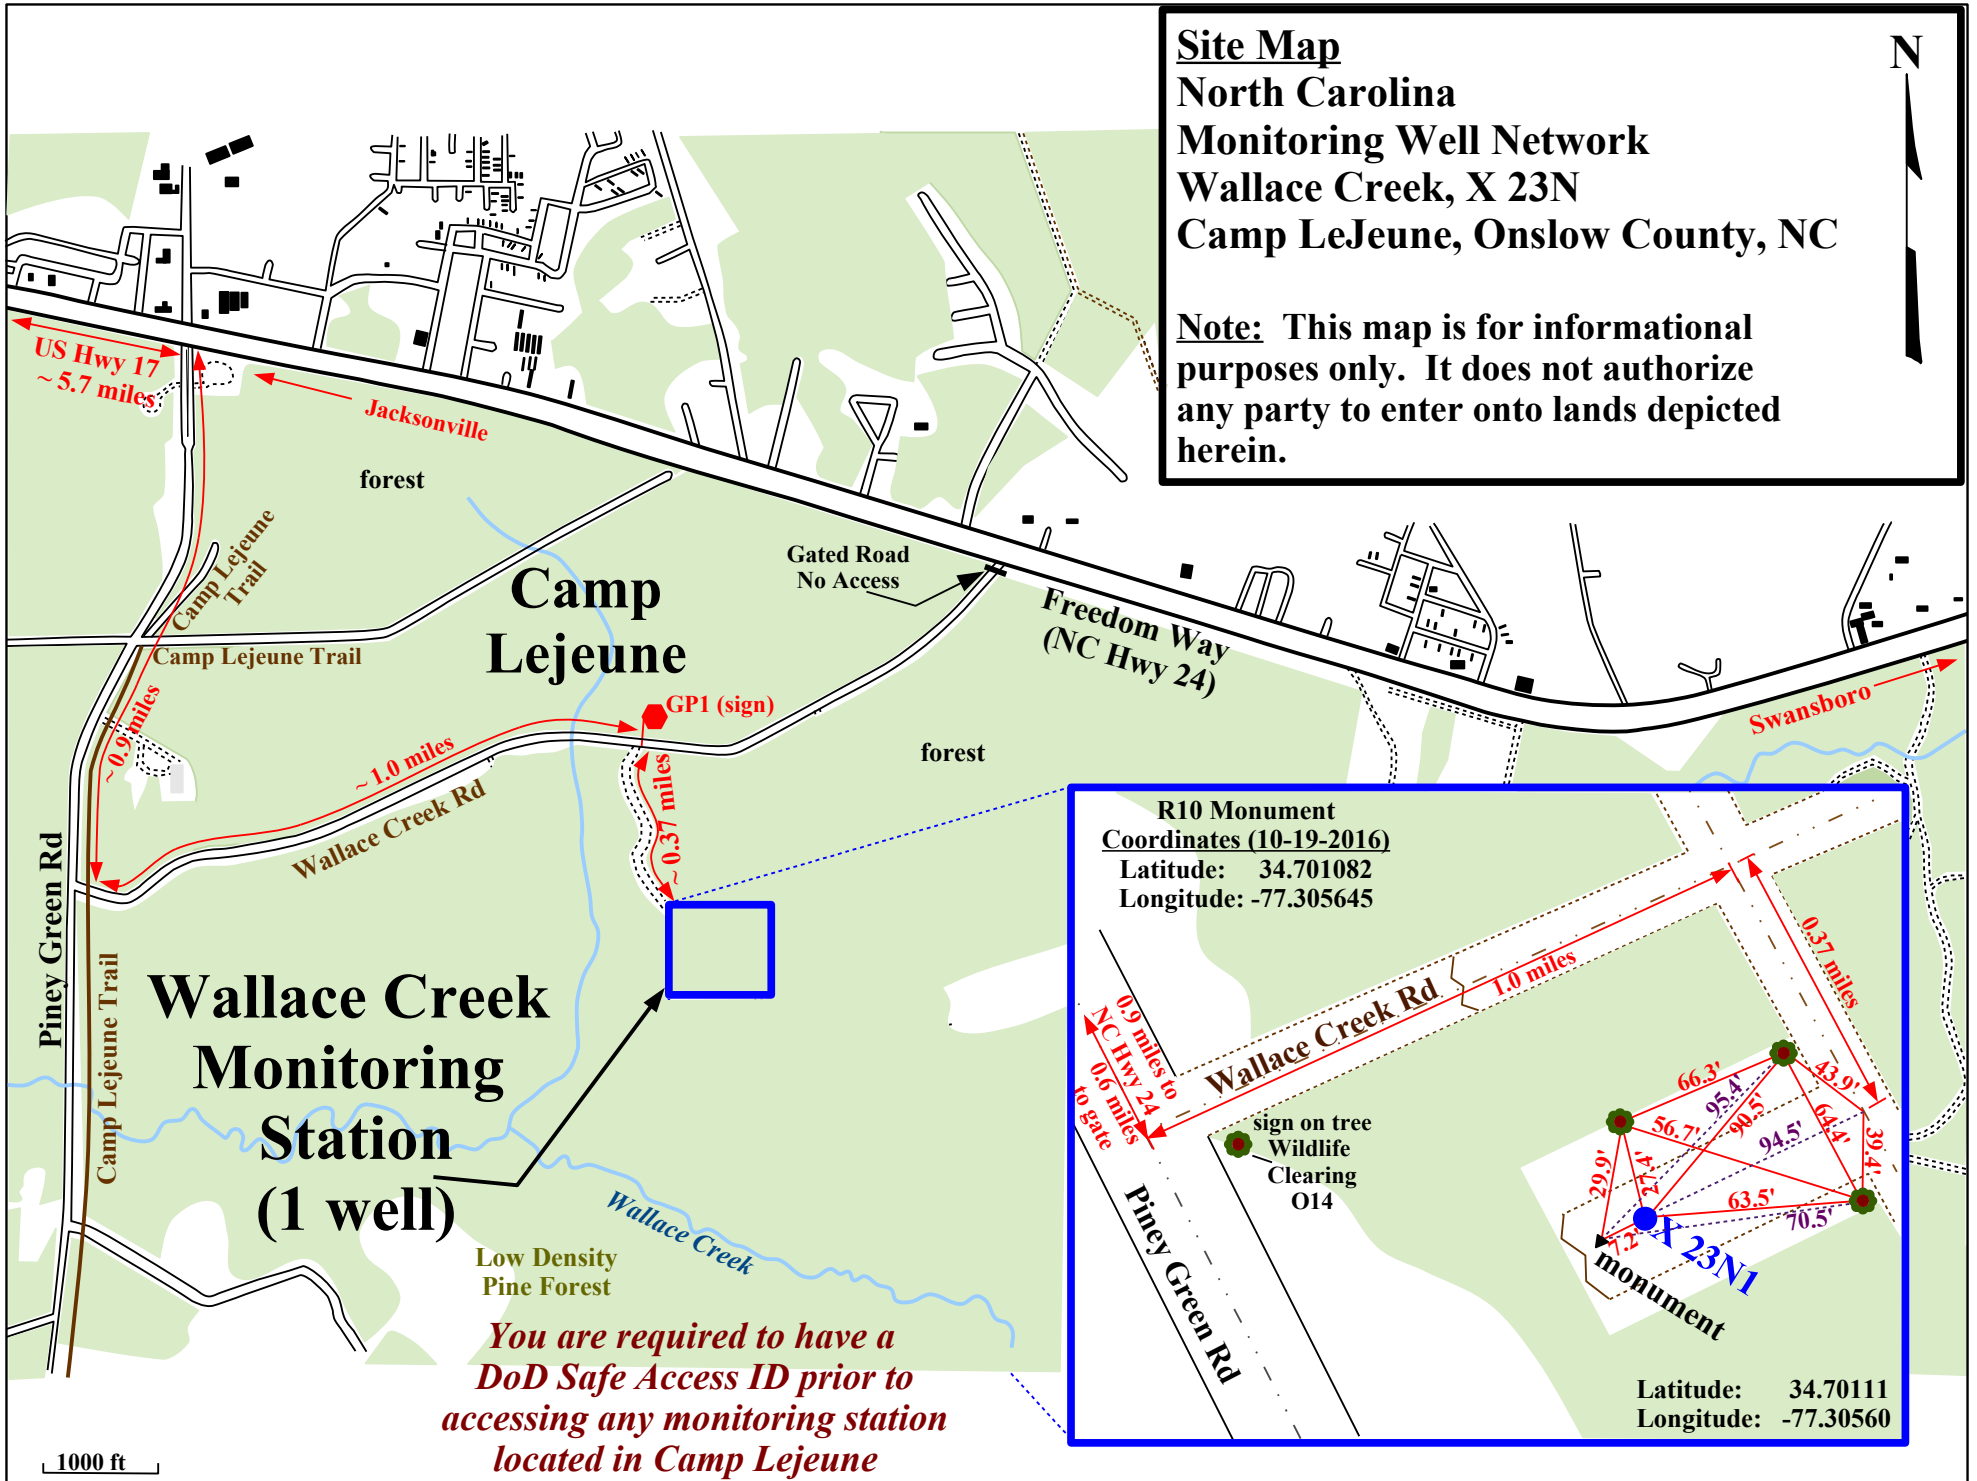

# Site Map

North Carolina

Monitoring Well Network

Wallace Creek, X 23N

Camp LeJeune, Onslow County, NC

**Note:** This map is for informational purposes only. It does not authorize any party to enter onto lands depicted herein.

*You are required to have a DoD Safe Access ID prior to accessing any monitoring station located in Camp LeJeune*